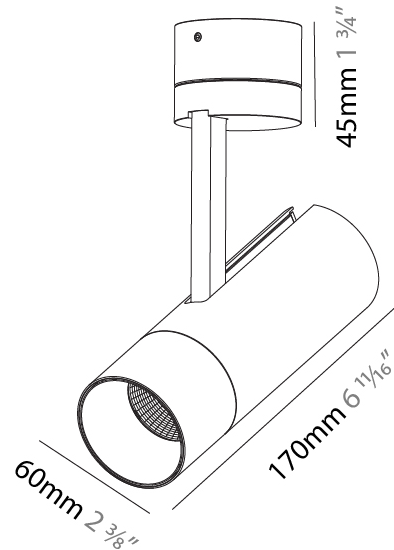

GENERAL

Series: Imagine
Subseries: Imagine 60
Brand: Prolicht
Division: Architectural
Mounting Type: Surface
Mounting Location: Ceiling
Subcategory: Spots

PHYSICAL

Shape: Cylinder
Diameter (mm): 60
Diameter (in): 2 ³ / ₈
Height (mm): 170
Height (in): 6 ¹¹ / ₁₆
Max. Overall Height (mm): 215
Max. Overall Height (in): 8 ⁷ / ₁₆
Light Distribution: Adjustable / Direct
Weight (kg): 0.604
Weight (lbs): 1.33
Fixture Finish: SSR / BKV / CWI / CRY / HAB / UFT / ITA / RUA / FTG / MYG / LOD / PUS / FRO / FUP / KIA / POP / BLS / SPG / MEY / GOH / GUM / CHC / COM / ABZ / JAG / OBR / MOS / ROR
Fixture Material: Aluminum Die Cast

OPTICAL

Reflector°: 18 / 34 / 46
Optic°: Lens Pack - No Lens / Linear Spread Lens / Honeycomb / Spread Lens
Adjustability: Rotational 350°; Tilt 90°

RATINGS AND CERTIFICATIONS

Certified By: Certified for North American Standards
IP rating: IP20